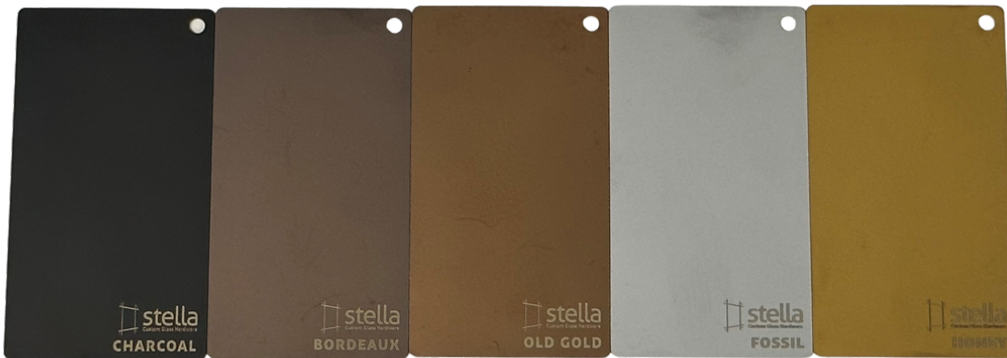

STELLA SPECTRUM SERIES

Hard Ceramic Coating for Stainless Steel Hardware

Mixed Metals - Pick Your Own Patina

Create more than a brushed finish.

Change our hardware's colour

with our durable alternative to paint and powder coat.

Featured in November 2022 Canadian Architect Magazine

Stella Doc & Pin Hardware was supplied in Charcoal (matte black) to blend seamlessly in with black support posts on Ontario's Place Des Arts over-height glass guards.

For more information contact:
Stella Custom Glass Hardware

1.855.5.STELLA

www.stellaglasshardware.com

STELLA SPECTRUM SERIES

Hard Ceramic Coating for Stainless Steel Hardware

Finish Options

All Brushed Finish - Thunder, Gold Spark, Merlot, Onyx

15 Choices

Five base colours (black OR bronze OR rose gold OR silver OR gold).

Each is available in one of three finishes (matte OR brushed OR polished/mirror).

Matte

(Charcoal, Bordeaux, Old Gold, Fossil, Honey)